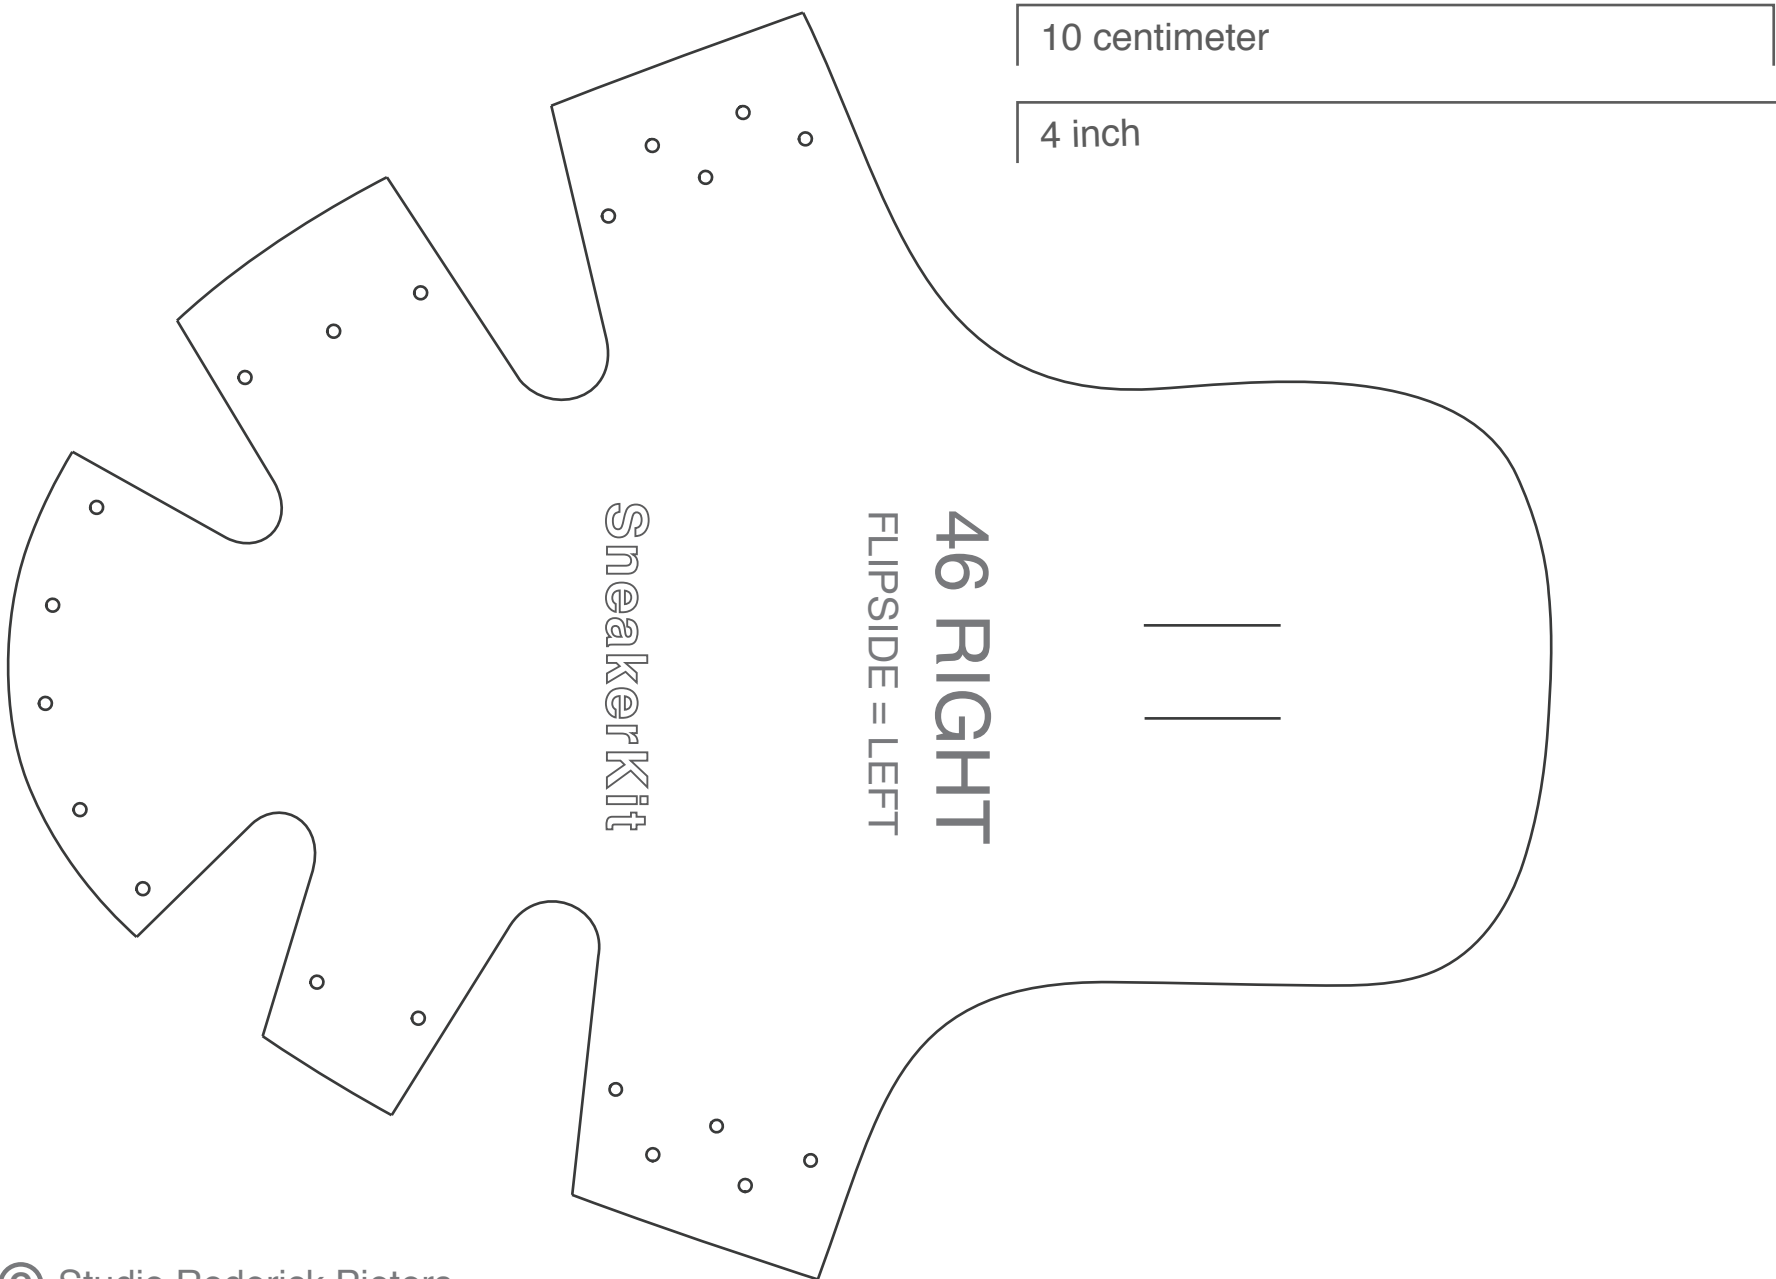

'SUMMER 2'

10 centimeter

4 inch

Place patterns like this →

10 centimeter

4 inch

46 RIGHT

FLIPSIDE = LEFT