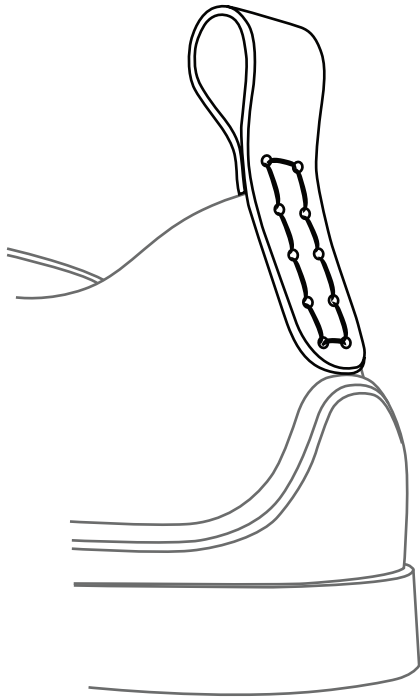

'BACKSTRAPS'

size 46

fold to top edge

top edge

Low Tops

High Top

length of loop (adjustable)

fold around top edge

Low Tops

High Top