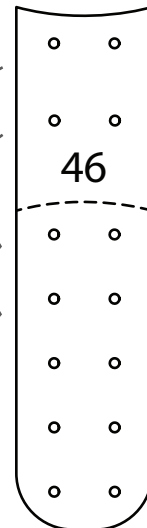

'BACKSTRAPS'

size 46

fold to top edge

top edge

Low Tops

High Top

length of loop (adjustable)

fold around top edge

Low Tops

High Top