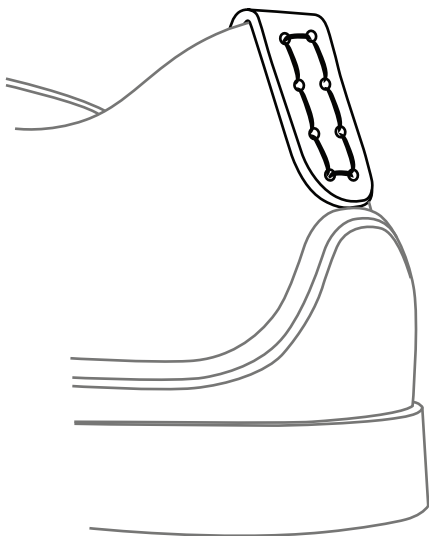

'BACKSTRAPS'

size 46

fold to top edge

top edge

Low Tops

High Top

length of loop (adjustable)

fold around top edge

Low Tops

High Top