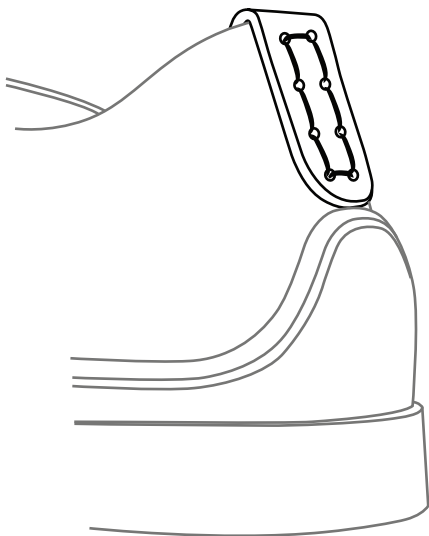

'BACKSTRAPS'

size 45

fold to top edge

top edge

Low Tops

High Top

length of loop (adjustable)

fold around top edge

Low Tops

High Top