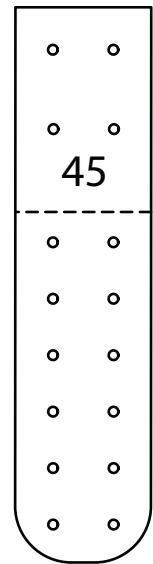

'BACKSTRAPS'

size 45

fold to top edge

top edge

Low Tops

High Top

length of loop (adjustable)

fold around top edge

Low Tops

High Top