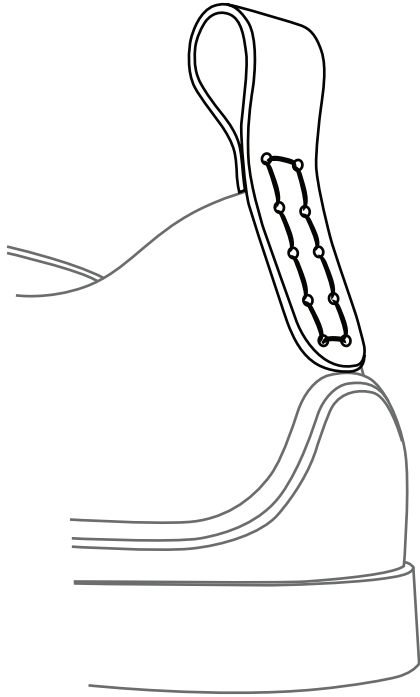

'BACKSTRAPS'

size 45

fold to top edge

top edge

Low Tops

High Top

length of loop (adjustable)

fold around top edge

Low Tops

High Top