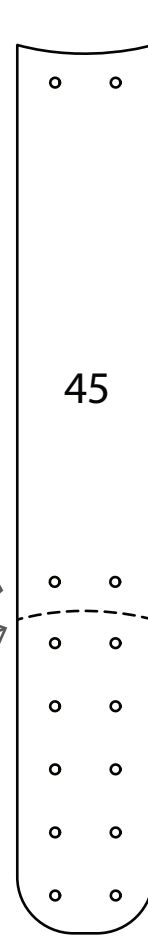

'BACKSTRAPS'

size 45

fold to top edge

top edge

Low Tops

High Top

length of loop (adjustable)

fold around top edge

Low Tops

High Top