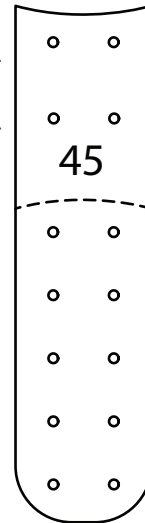

'BACKSTRAPS'

size 45

fold to top edge

top edge

Low Tops

High Top

length of loop (adjustable)

fold around top edge

Low Tops

High Top