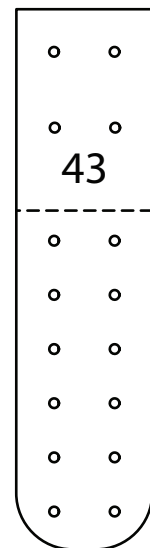

'BACKSTRAPS'

size 43

fold to top edge

top edge

Low Tops

High Top

length of loop (adjustable)

fold around top edge

Low Tops

High Top