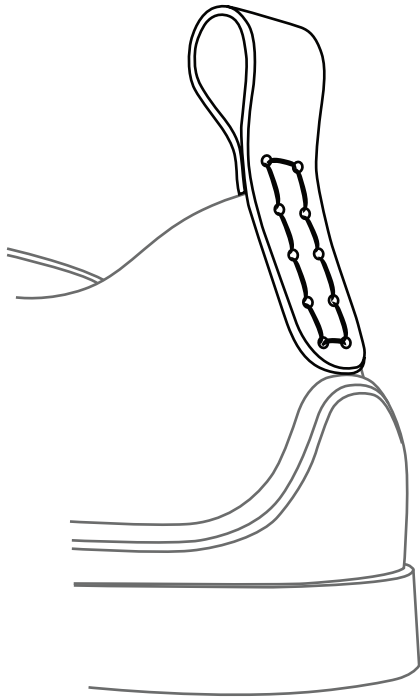

'BACKSTRAPS'

size 43

fold to top edge

top edge

Low Tops

High Top

length of loop (adjustable)

fold around top edge

Low Tops

High Top