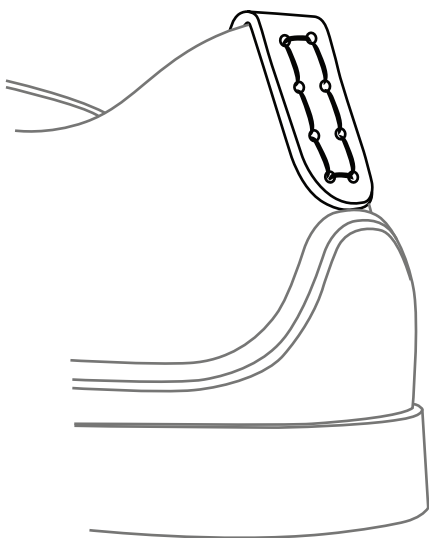

'BACKSTRAPS'

size 43

fold to top edge

top edge

Low Tops

High Top

length of loop (adjustable)

fold around top edge

Low Tops

High Top