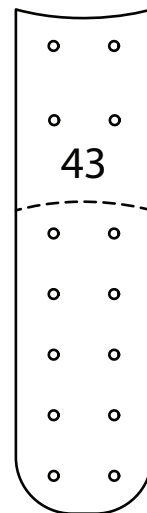

'BACKSTRAPS'

size 43

fold to top edge

top edge

Low Tops

High Top

length of loop (adjustable)

fold around top edge

Low Tops

High Top