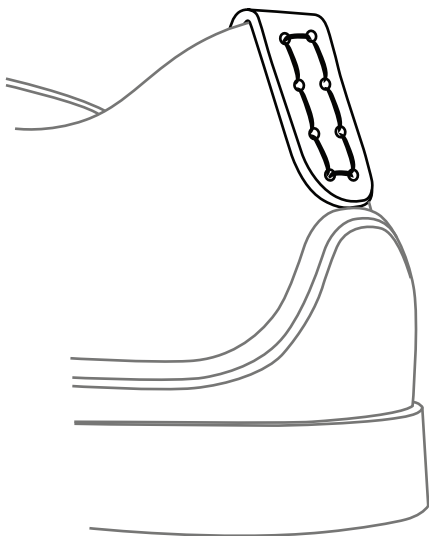

# 'BACKSTRAPS'

size 38

fold to top edge

top edge

Low Tops

length of loop (adjustable)

High Top

fold around top edge

Low Tops

High Top