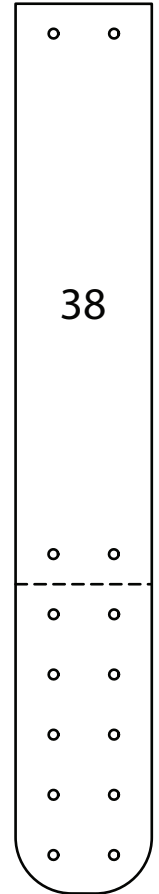

# 'BACKSTRAPS'

size 38

fold to top edge

top edge

Low Tops

length of loop (adjustable)

High Top

fold around top edge

Low Tops

High Top