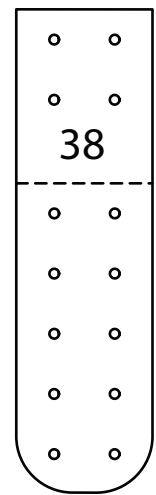

# 'BACKSTRAPS'

size 38

fold to top edge

top edge

Low Tops

length of loop (adjustable)

High Top

fold around top edge

Low Tops

High Top