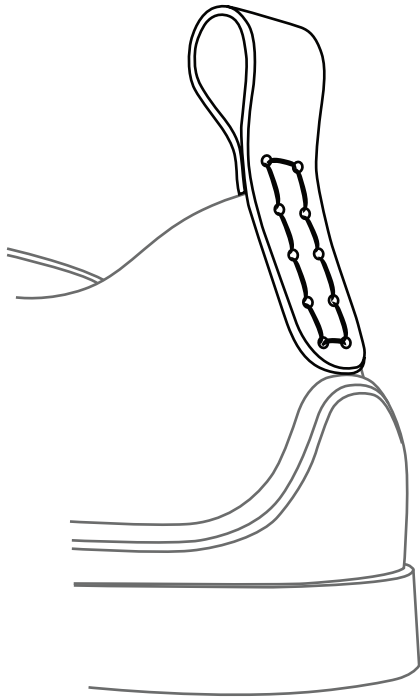

# 'BACKSTRAPS'

size 38

fold to top edge

top edge

Low Tops

length of loop (adjustable)

High Top

fold around top edge

Low Tops

High Top