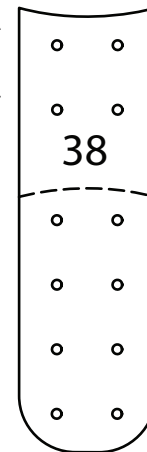

# 'BACKSTRAPS'

size 38

fold to top edge

top edge

Low Tops

length of loop (adjustable)

High Top

fold around top edge

Low Tops

High Top